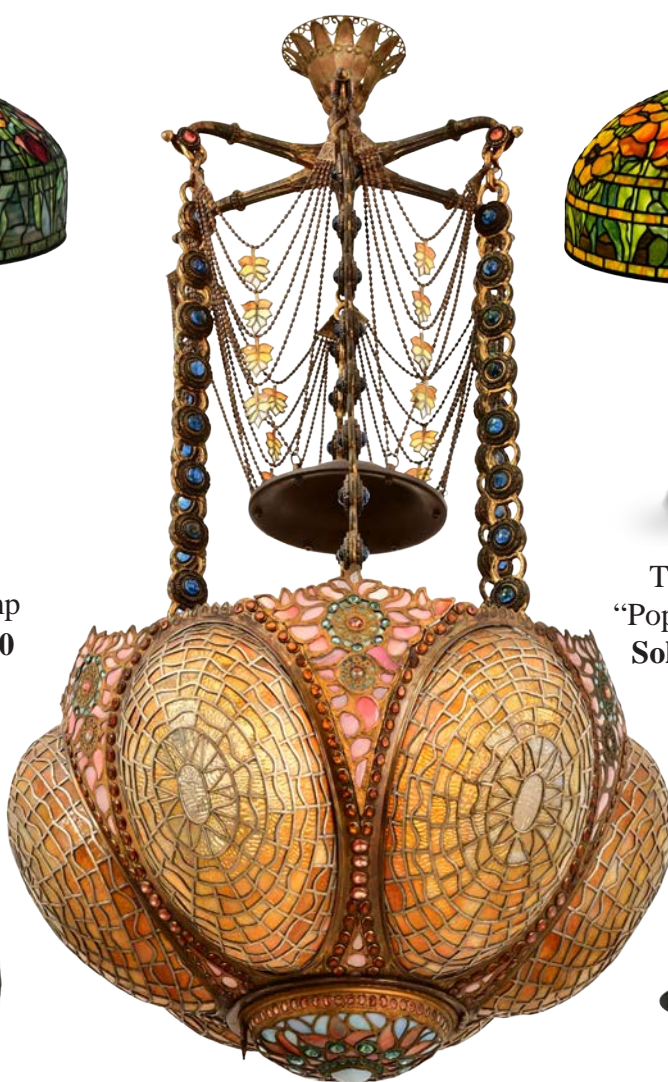

Tiffany Glass & Decorating Company
An Important & Monumental Moorish Chandelier
First Presbyterian Church, Buffalo, NY
Sold: $500,000.00