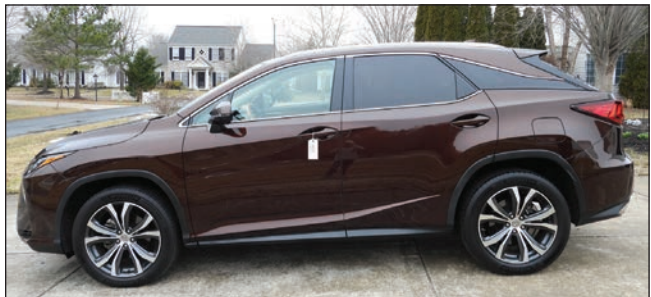

12 UPCOMING AUCTIONS BY A&M AUCTIONS!

View Website for Complete Ads, Terms, Directions, Photo & More Info.
Auctions Conducted Online @www.AMAuctions.com via HiBid.com or Proxibid.com