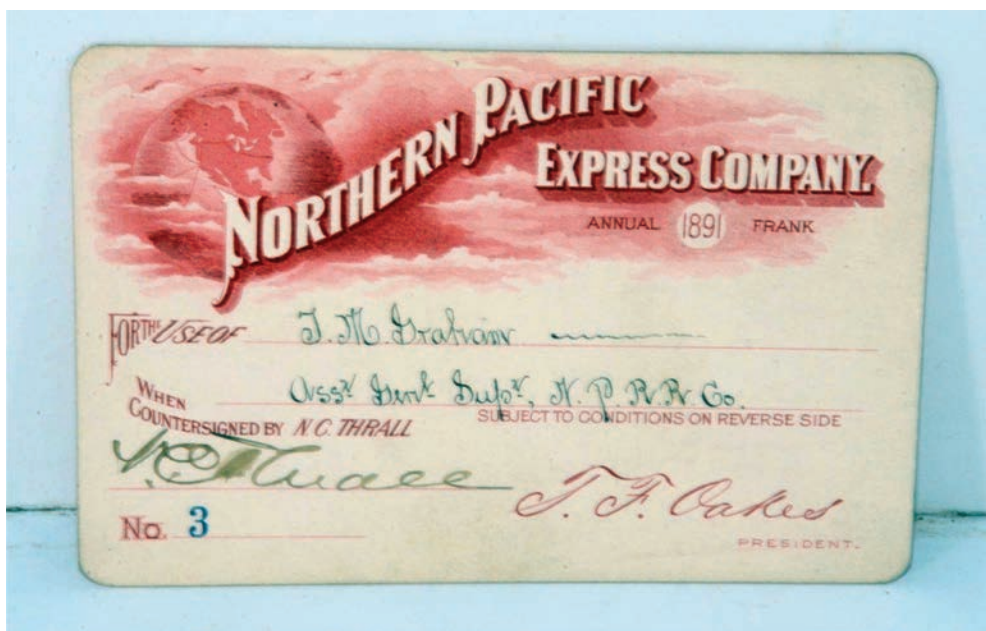

Above: The Leslie Tyfon 200 airhorn came from the estate of a long-time locomotive engineer. This 26-inch long, aluminum, single-pitched horn drew a final bid of \$1,500.

Above: Only one highly collectible railroad drumhead circular sign was available. Despite a crack in the front glass, it still drew an impressive \$1,000 final bid.

Below: Company passes are another popular category for railroad fans. This 1891 Northern Pacific Express Company pass has a low number and was issued by an obscure company, driving the final bid up to \$450.